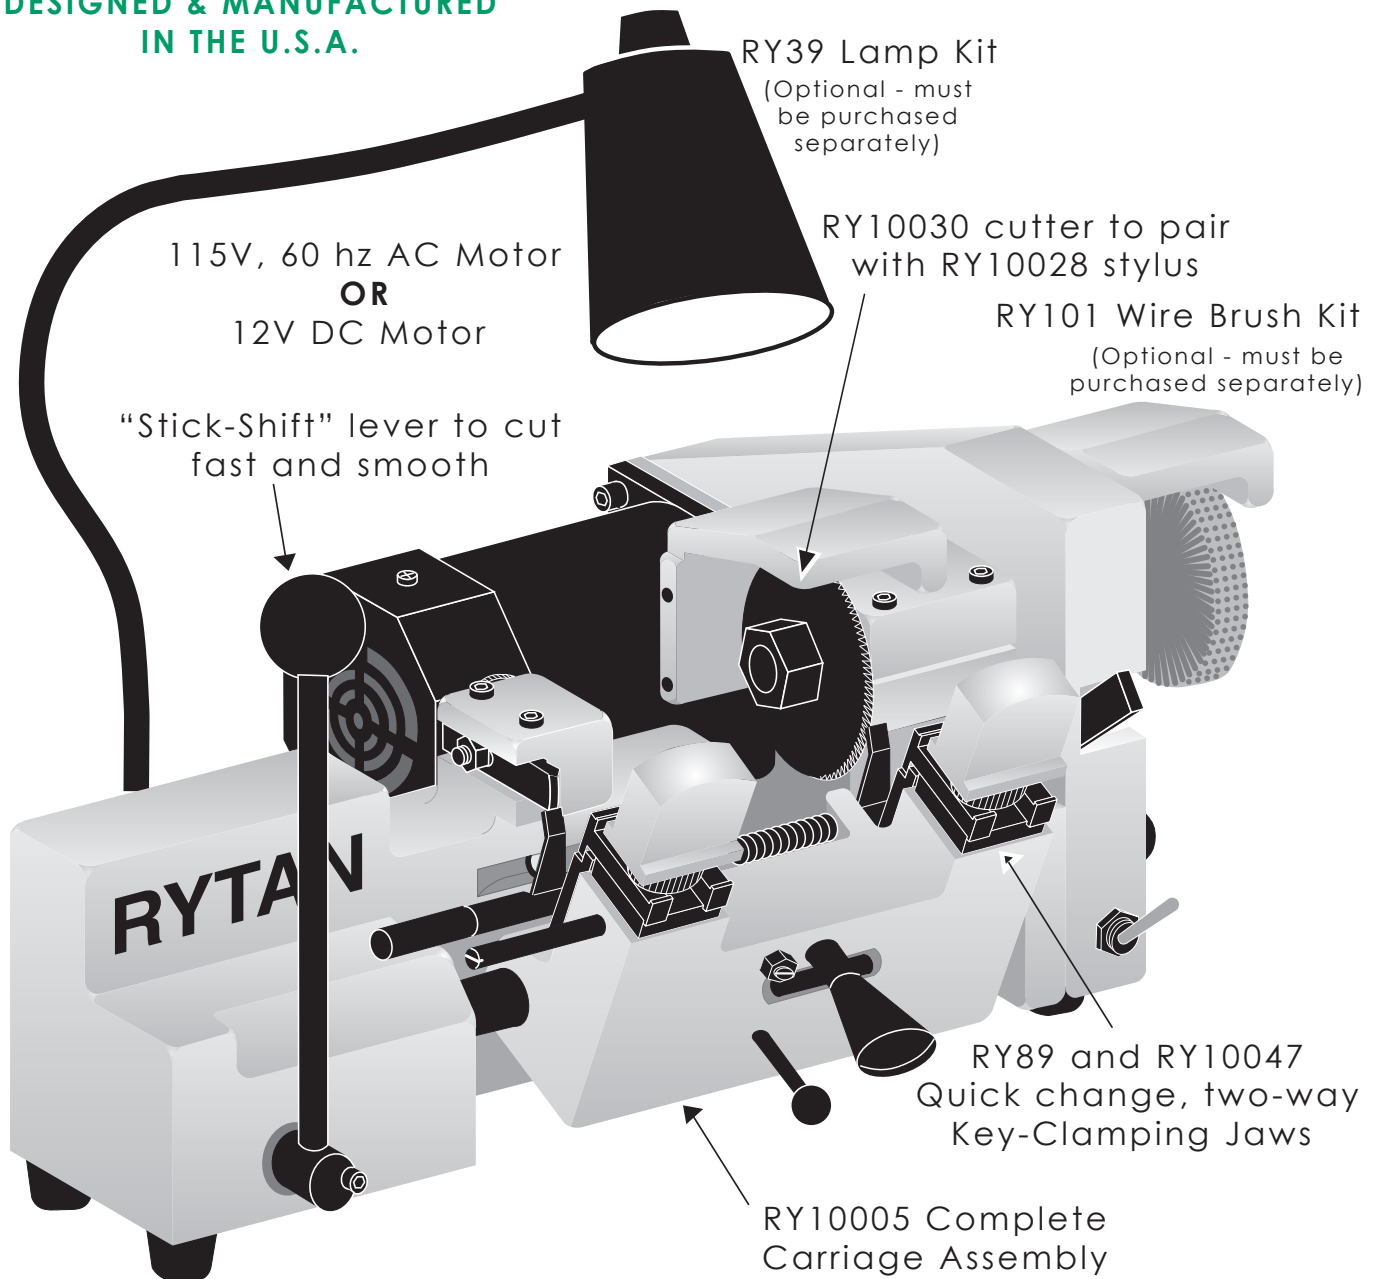

RY100

/// HIGH SPEED

115 volt, 60 HZ motor
Universal, Semi-Automatic
Key-Duplicating Machine

Rytan
INCORPORATED

MACHINE MODEL FORMATS

RY100	Standard, AC Motor
RY100DC	Standard, DC Motor
RY100HS	Carbide, High Speed
RY100SL	Slotter, AC Motor
RY100DCSL	Slotter, DC Motor

**DESIGNED & MANUFACTURED
IN THE U.S.A.**

Factory Support | When you call the Rytan factory, you are talking to the team that makes and understands the products we sell

Shop or Van Use | Order it with an AC or DC motor depending on your preference

Room to Add | Add RY114 Key Gauge Protector, MA380 MicroAdjust Adjustable Stylus, RY101 Brush Kit or RY39 Lamp Kit.

QUESTIONS: EMAIL CUSTOMER_SERVICE@RYTAN.COM | 310-328-6553 | 800-447-9826